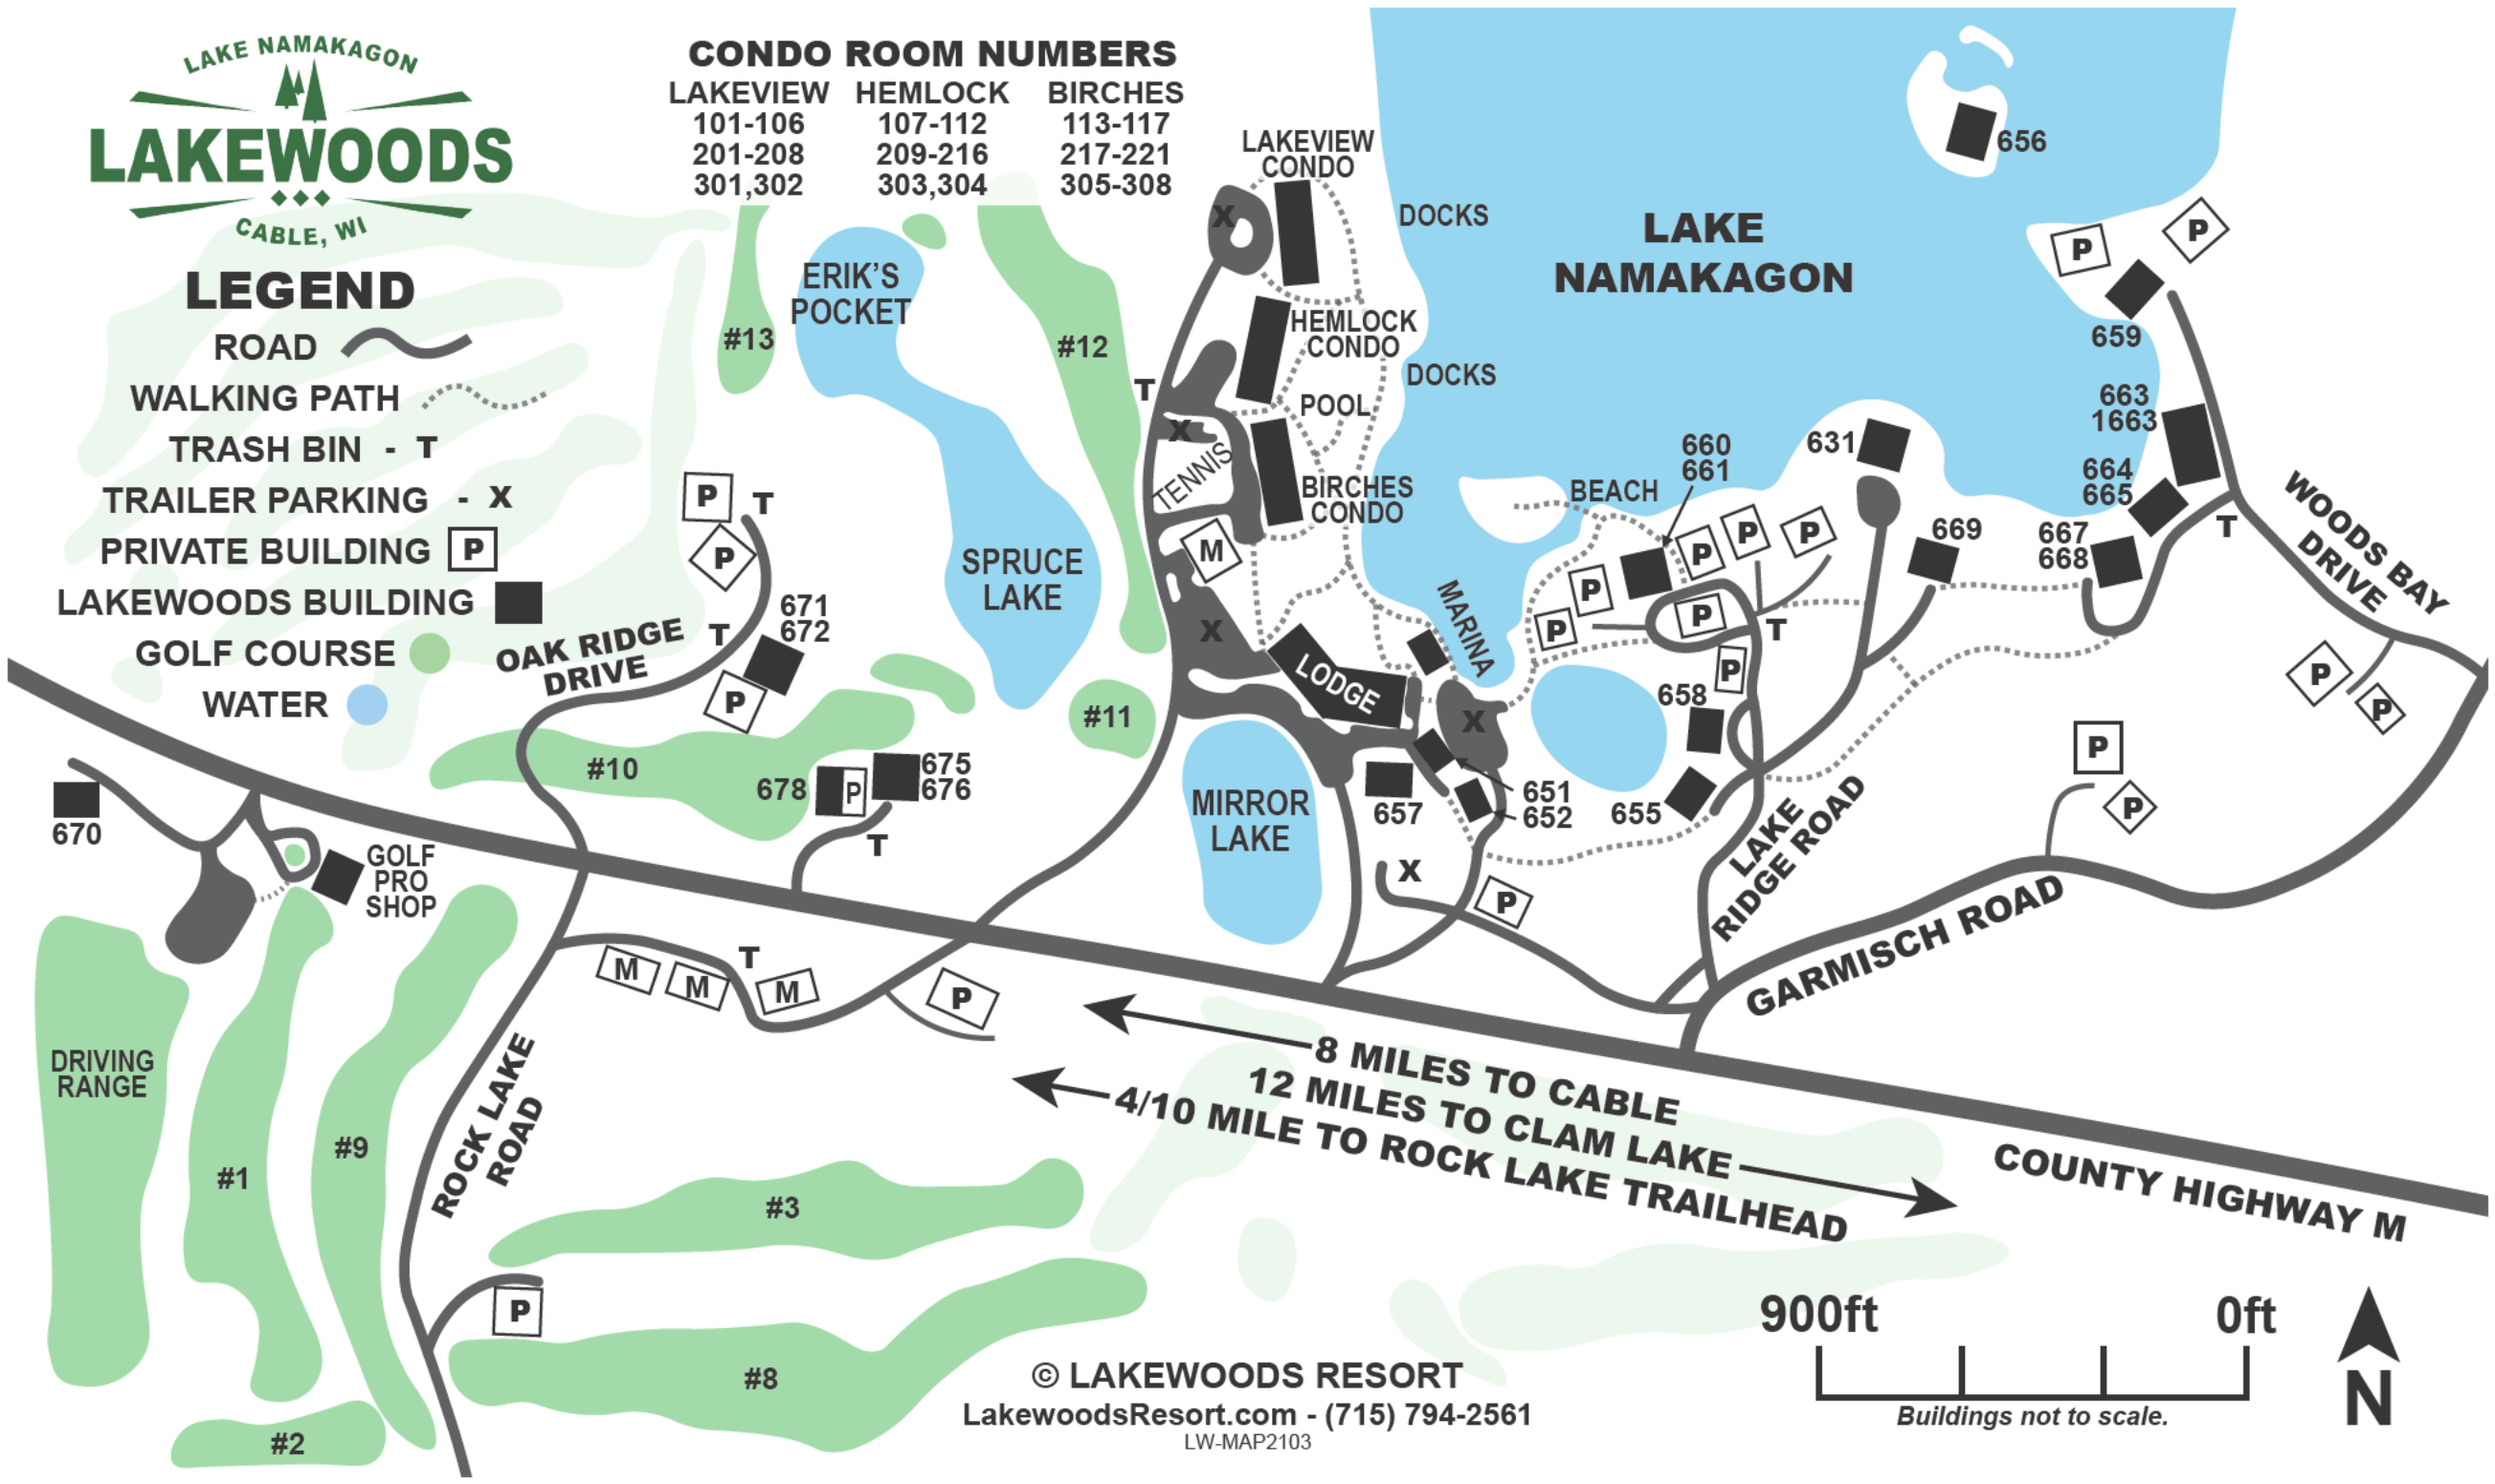

CONDO ROOM NUMBERS

LAKEVIEW	HEMLOCK	BIRCHES
101-106	107-112	113-117
201-208	209-216	217-221
301,302	303,304	305-308

- LEGEND**
- ROAD - Solid line
 - WALKING PATH - Dotted line
 - TRASH BIN - T
 - TRAILER PARKING - X
 - PRIVATE BUILDING - P
 - LAKEWOODS BUILDING - Square
 - GOLF COURSE - Green area
 - WATER - Blue area

8 MILES TO CABLE
 12 MILES TO CLAM LAKE
 4/10 MILE TO ROCK LAKE TRAILHEAD

© LAKEWOODS RESORT
 LakewoodsResort.com - (715) 794-2561
 LW-MAP2103

Buildings not to scale.