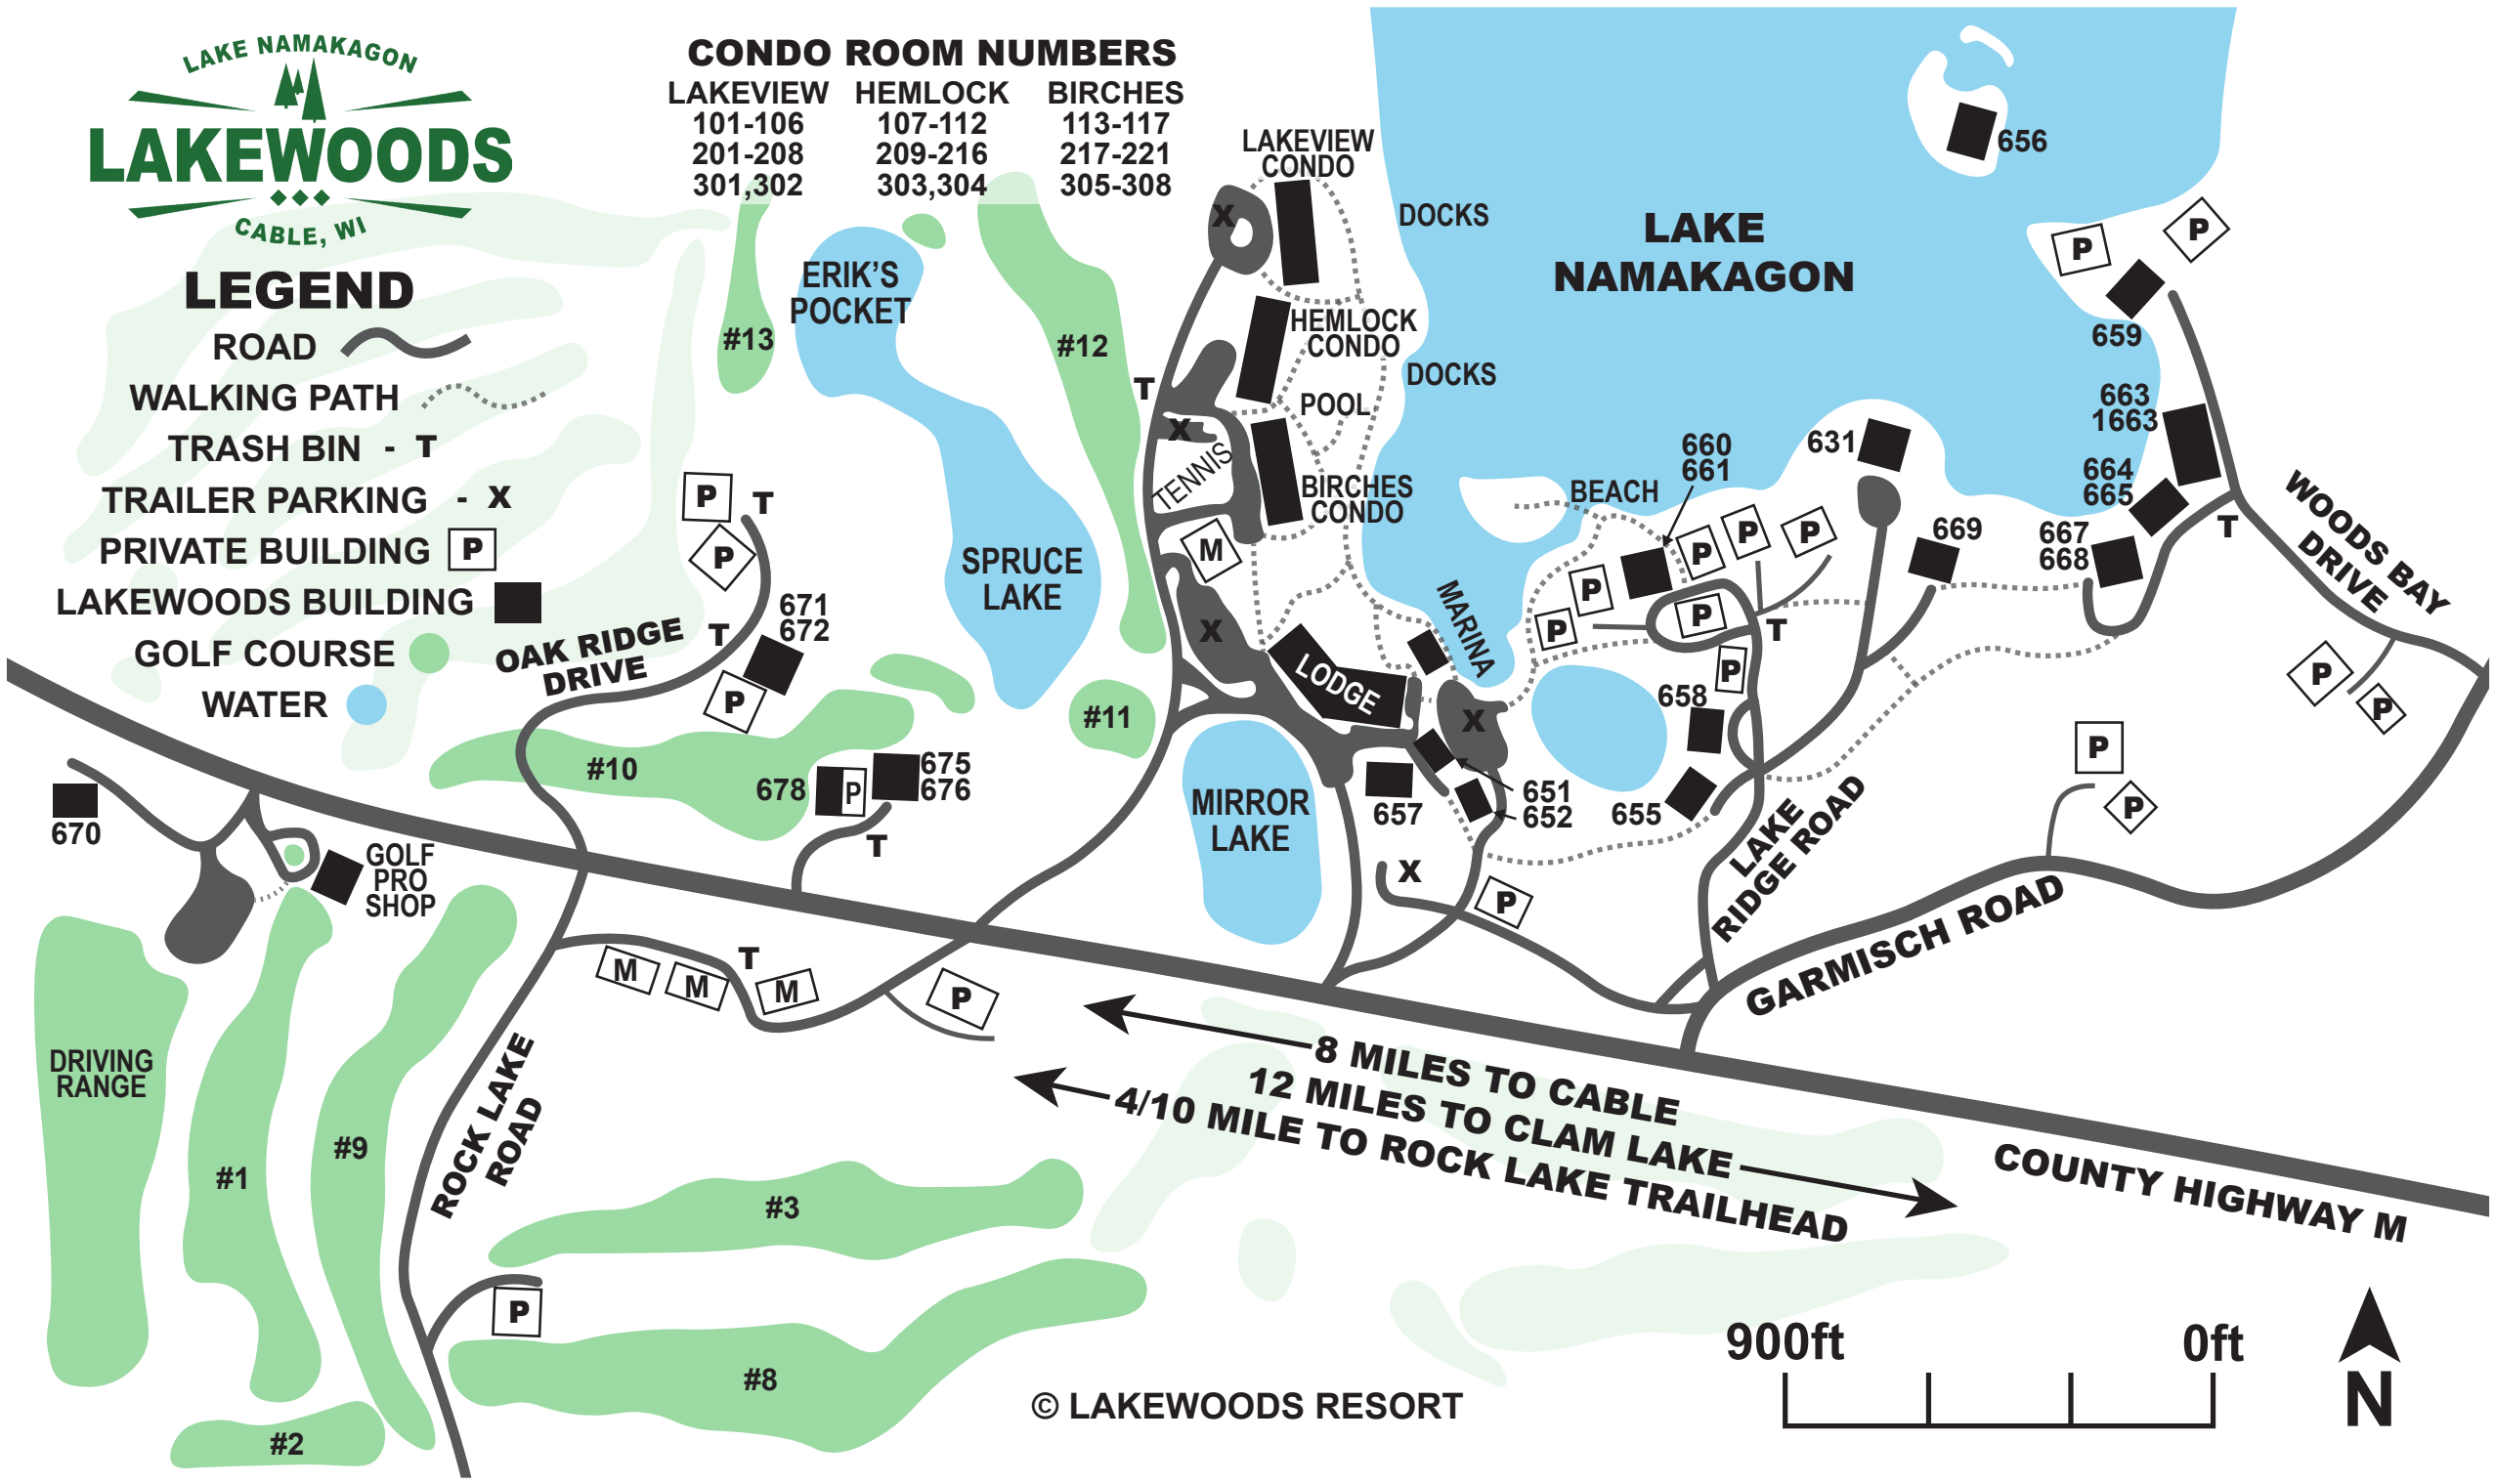

CONDO ROOM NUMBERS

LAKEVIEW	HEMLOCK	BIRCHES
101-106	107-112	113-117
201-208	209-216	217-221
301,302	303,304	305-308

- LEGEND**
- ROAD - Solid line
 - WALKING PATH - Dotted line
 - TRASH BIN - T
 - TRAILER PARKING - X
 - PRIVATE BUILDING - P
 - LAKEWOODS BUILDING - Black square
 - GOLF COURSE - Green area
 - WATER - Blue area

8 MILES TO CABLE
 12 MILES TO CLAM LAKE
 4/10 MILE TO ROCK LAKE TRAILHEAD

21540 County Hwy M
Cable, WI 54821
LakewoodsResort.com
715-794-2561
800-255-5937

Welcome to Lakewoods!

It is a pleasure to have you as our guest in the great Northwoods of Wisconsin. Our family has been operating Lakewoods for over 110 years and has made many friends over the course of those years. We are glad to count you among them.

ARCADE

Located in the main lodge pool area.

ICE MACHINE

Located at 2nd floor stairwell near lobby.
10lb bags of ice available at front desk for \$3.

VENDING MACHINES

Located in the main lodge pool area.

LAUNDRY FACILITIES

GARBAGE LOCATIONS

Trash dumpster locations marked on map on reverse side. Please put garbage into provided containers to help control animal problems.

WIRELESS INTERNET

Free Wi-Fi is available throughout the resort. There is no password required. Just select **"Lakewoods Guest"** Please fill out the form at Lkwdsit.net if you have issues.